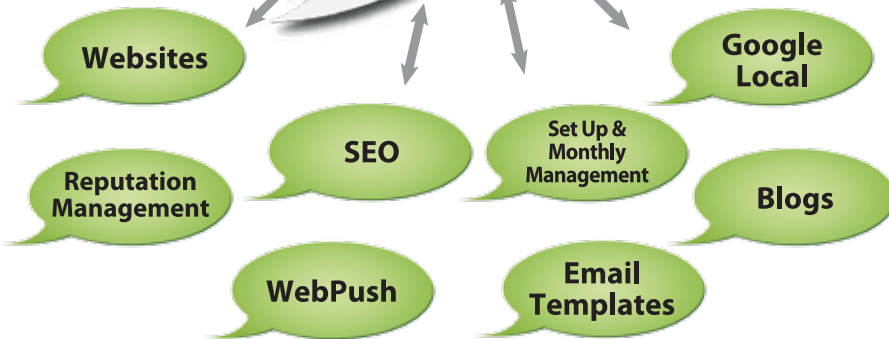

eLEADDigital

Features:

- Easy-to-use, Customizable Impact Sites - Dealer Web Sites, Blogs and Micro Sites
- SEO/SEM Research, Set Up and Monthly Maintenance
- Set Up and Monthly Maintenance of Online Brand Image
- Social BDC, WebPush and Tweet Enhancer
- 24/7 Dealer Marketing and Sales Solutions
- Track ROI and Campaign Effectiveness

What Does Your Reputation Look Like?

[Place page](#)

Las Vegas, NV 89104

Bus: Sahara @ McLeod (E)
[Get directions - Is this accurate?](#)

Open Mon-Sat 9am-10pm

★★★★★ 260 reviews - [Write a review](#)

- Over 90% of Consumers Research and Trust Online Dealer Reviews
- Over 50% of Consumers Visit Your Competitor After Seeing Negative Comment

**Our Digital Strategies Increase the Number of Impressions
Your Web Site Receives and Improve Your Reputation!**